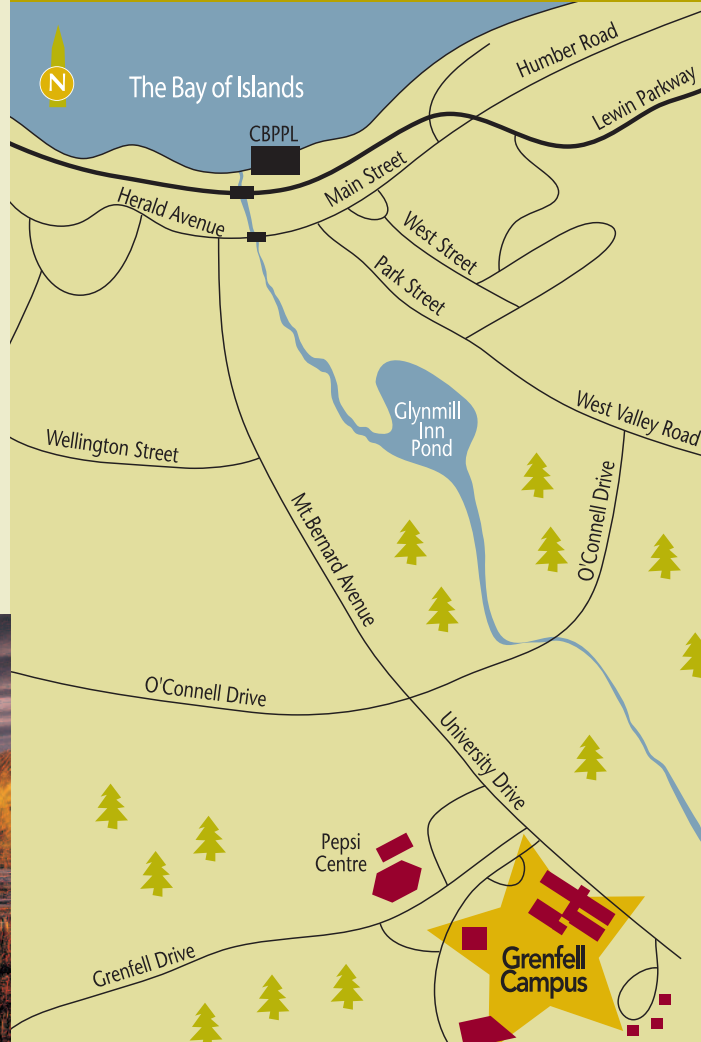

Stay and play in western Newfoundland!

Whether you are travelling through the western region or making Corner Brook your vacation destination, Grenfell is a great place to hang your hat! And at the end of the day, we will be here to offer you a good night's sleep in preparation for your next Newfoundland adventure!

046-489-02-11-500

www.swgc.mun.ca

Summer Accommodations IN Corner Brook NL

MEMORIAL UNIVERSITY Grenfell Campus

Wherever your travels take you, include Grenfell Campus as part of your **ACCOMMODATIONS ITINERARY**